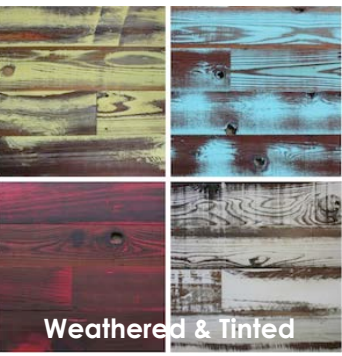

## Magic in the Mill

See how TerraMai creates its Lost Coast Redwood Weathered Paneling

Weathered

Weathered - Browns

Weathered - Greys

Nylon Brushed

Weathered & Tinted

Tinted Oil - Fog

Tinted Oil - Storm

Surfaced

[Order Samples](#)

RECLAIMED WOODS FROM **AROUND** THE WORLD