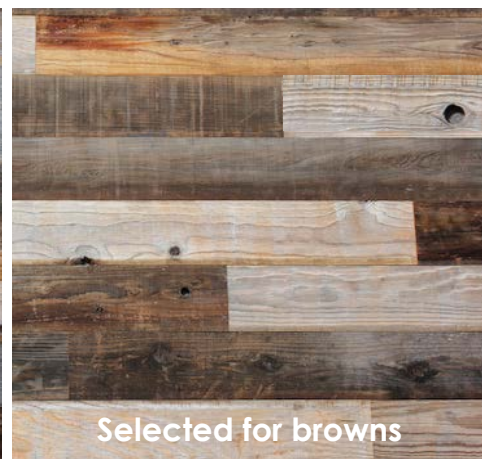

## Lost Coast Redwood - Weathered

**Wood** is an organic material with no two pieces being exactly alike. Add to it the characteristics of **Reclaimed Redwood** – weathering, fastener holes, seasoning checks – and you get a **vibrant, beautiful design tool**. The surface has a naturally **distressed patina** from years of weathering. Reclaimed from structures from the San Francisco Bay area; this wood has a story to tell! And it does what wood does best; sound dampen, mood elevate and stress relieve while delivering an **aesthetic** that appeals – all at a **fantastic price**.

Pricing: 500 to 9,999 sq ft: \$7.95 – 3", 4" or 5" wide. \$Call: 10,000+ sq ft. Selected for color +\$2. Wider width of 7" +\$1.

[VIEW FULL PRODUCT DETAILS HERE](#)

Selected for greys

Full range of colors

Selected for browns