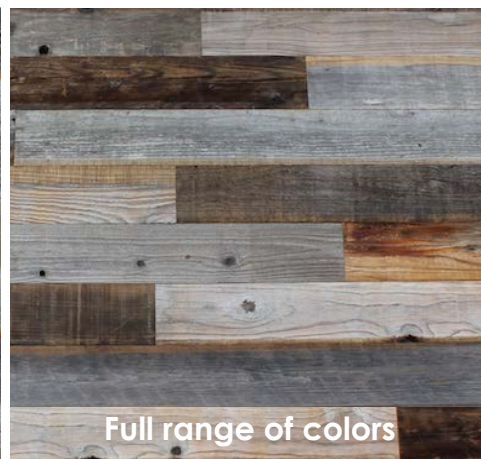

## Lost Coast Redwood - Weathered

**Wood** is an organic material with no two pieces being exactly alike. Add to it the characteristics of **Reclaimed Redwood** – weathering, fastener holes, seasoning checks – and you get a **vibrant, beautiful design tool**. The surface has a naturally **distressed patina** from years of weathering. Reclaimed from structures from the San Francisco Bay area; this wood has a story to tell! And it does what wood does best; sound dampen, mood elevate and stress relieve while delivering an **aesthetic** that appeals – all at a **fantastic price**.

Pricing: 500 to 9,999 sq ft: \$7.95 – 3", 4" or 5" wide. \$Call: 10,000+ sq ft. Selected for color +\$2. Wider width of 7" +\$1.

[VIEW FULL PRODUCT DETAILS HERE](#)

Selected for greys

Full range of colors