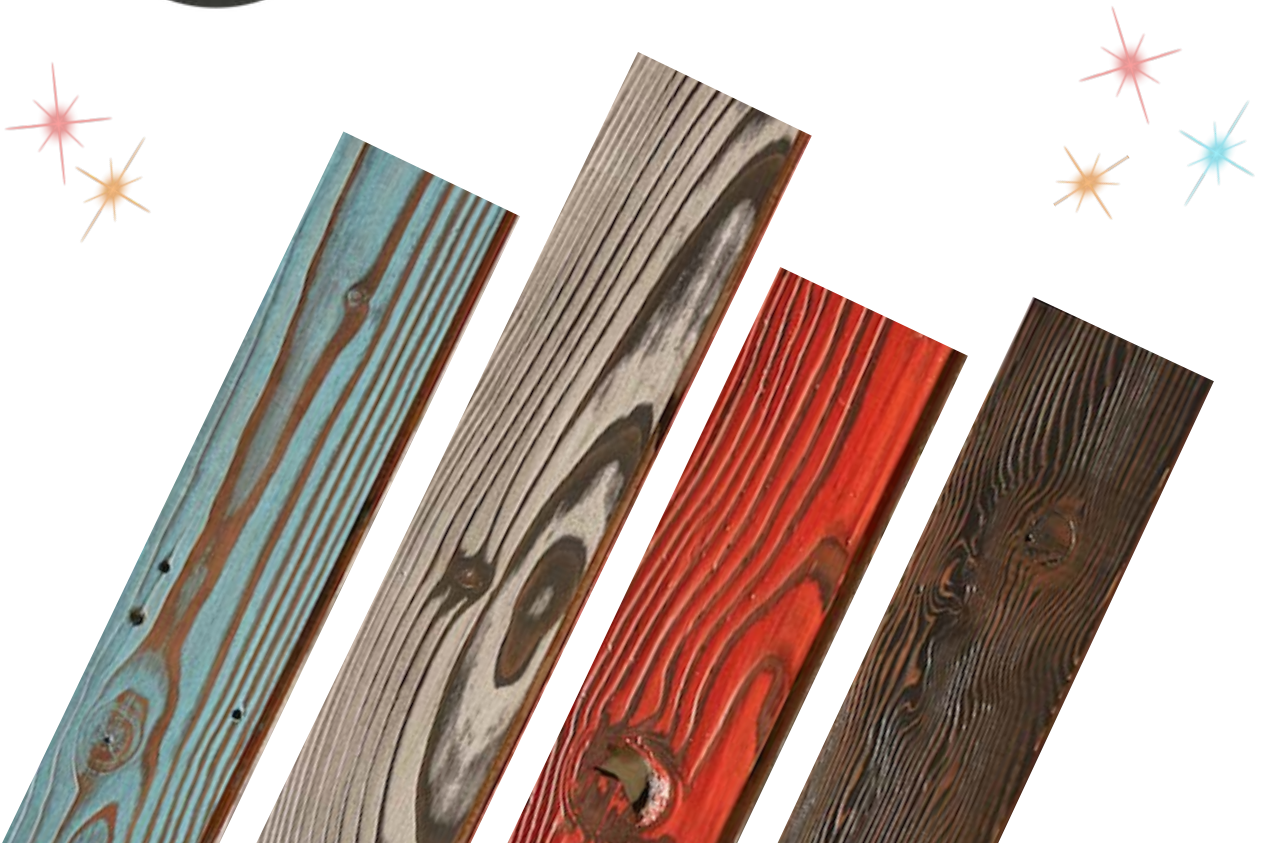

New Jewel Box Collection Designer Wall Candy

TerraMai's Jewel Box Collection is **lush** and **rich** in **color** and **texture**, designed to give an interior space a **dash of glam** and a touch of **distinction**. Named after gemstones, we offer four **jewel tone** options; Ruby Red, Blue Topaz, Smoky Diamond and Black Pearl. Artfully created using an eight-step process with the final step being a hand applied top-coat finish. The finishing technique highlights the **handsome grain pattern** while maintaining the character of the material's prior life giving the right **balance** of **elegance** and **wisdom**.

[Get The Sample Pack / Contact TerraMai](#)

Black Pearl

Ruby Red

Smoky Diamond

Blue Topaz

Pricing: \$19.95/square foot (500-9,999 square feet)

All Samples at no charge for Design and Building Professionals. Contact us or create an account on our [eStore](#) for free samples now and for future projects. Be sure to indicate A&D or GC/Sub at sign-up.