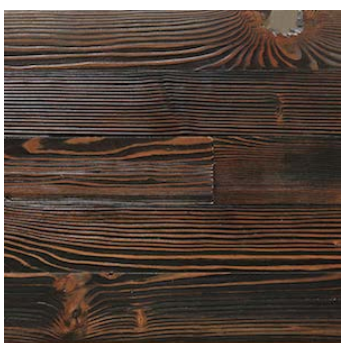

New Jewel Box Collection Designer Wall Candy

TerraMai's Jewel Box Collection is **lush** and **rich** in **color** and **texture**, designed to give an interior space a **dash of glam** and a touch of **distinction**. Named after gemstones, we offer four **jewel tone** options; Ruby Red, Blue Topaz, Smoky Diamond and Black Pearl. Artfully created using an eight-step process with the final step being a hand applied top-coat finish. The finishing technique highlights the **handsome grain pattern** while maintaining the character of the material's prior life giving the right **balance** of **elegance** and **wisdom**.

[Get The Sample Pack / Contact TerraMai](#)

Black Pearl

Ruby Red

Smoky Diamond

Blue Topaz

Pricing: \$19.95/square foot (500-9,999 square feet)

All Samples at no charge for Design and Building Professionals. Contact us or create an account on our [eStore](#) for free samples now and for future projects. Be sure to indicate A&D or GC/Sub at sign-up.