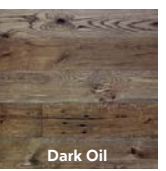

# Reimagined Banking

Boulder, CO - Solid Oak End Blocks

Using **human-centered design thinking**, Capital One design teams are **reinventing banking** creating Capital One Cafes. TerraMai's reclaimed woods are a key element in these **customer-centered** spaces. We love working with Capital One and applaud their dedication to improving the **customer experience**.

Lincoln Park, Chicago – Mission Oak Engineered – White Oil

Union Square, NYC – Solid Mission Oak – Clear Oil

[Click to see Mission Oak Options](#)

[Contact TerraMai](#)

All Samples at no charge for design professionals. Contact us or create an account on our [eStore](#) for free samples now and for future projects. Be sure to indicate A&D or GC/Sub at sign-up.