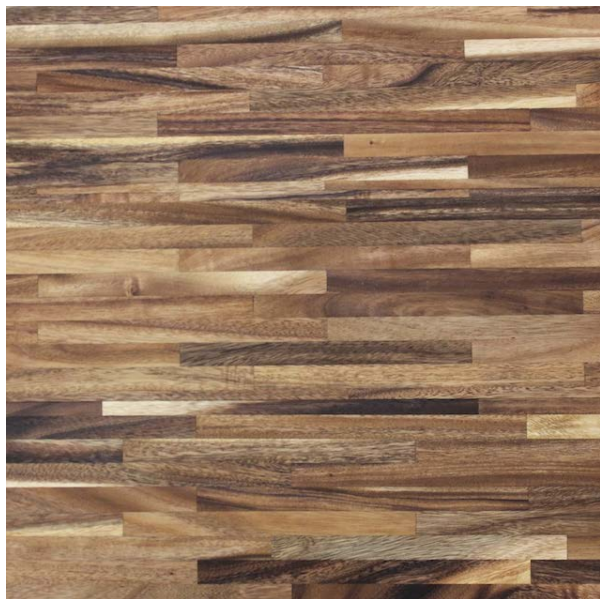

## Acacia Metro Engineered Flooring & Paneling

Oil - \$8.95/SF

Wire White - \$10.95/SF

Poly  
\$8.95/SF

Driftwood  
\$11.95/SF

Wire Dark  
\$13.45/SF

**The Acacia Metro Story.** Small strips of acacia generated from the manufacture of items like salad bowls and furniture were being thrown away. These gems are saved from the waste stream and, by joining in both width and length, a mosaic of rich browns and golden tones with light and dark contrasting grain patterns is created. An oil or poly finish will suit many environments. When your design calls for a splash of white, a perfect grey, or something dark, Wire White, Driftwood, or Wire Dark can be just the ticket.