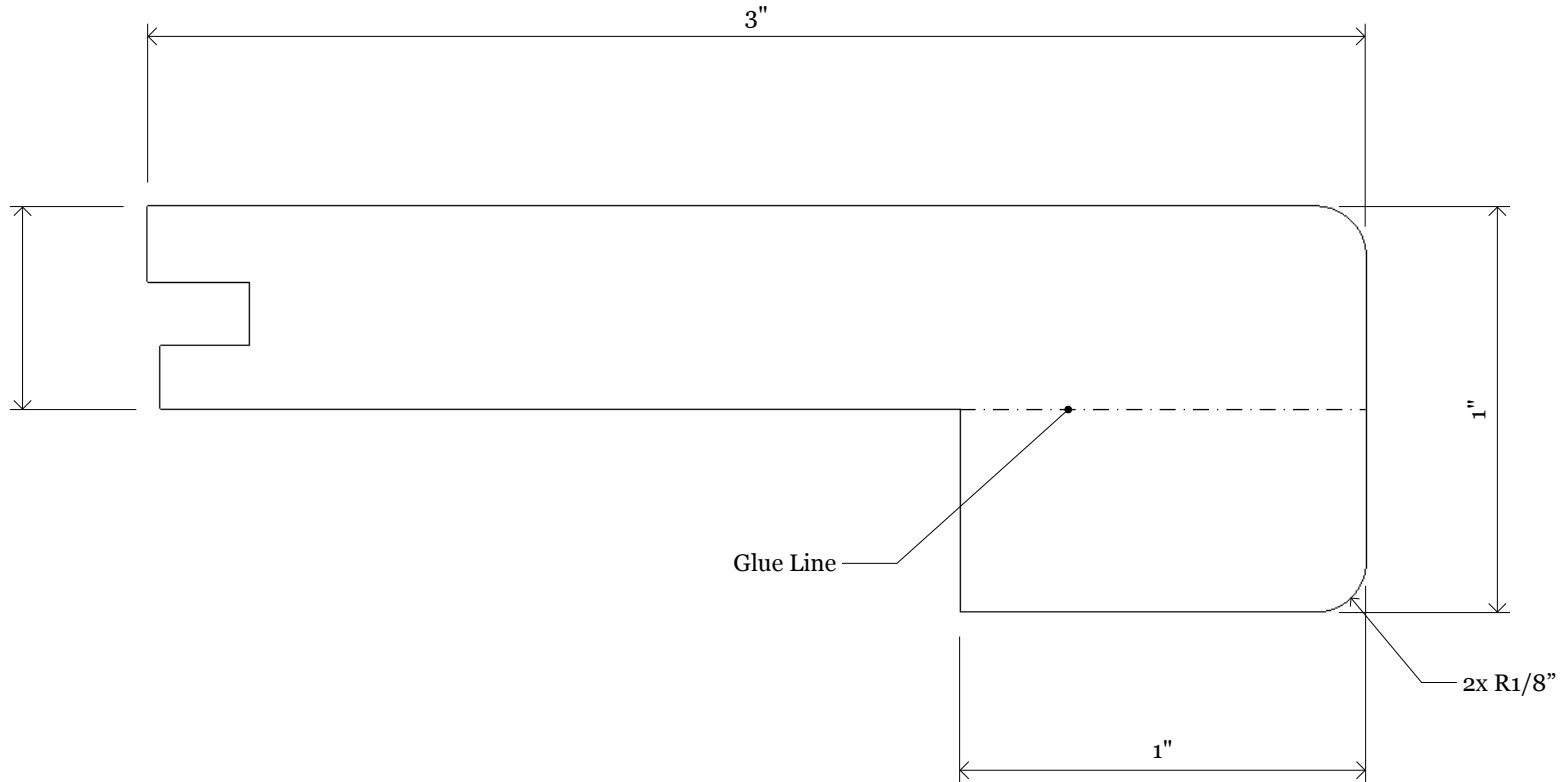

Flooring Thickness  
Varies by Flooring Selection

Tread Nosing, Square & Eased  
Thickness varies by flooring selected  
3" wide with 1" nose

**TERRAMAI**  
RECLAIMED WOODS FROM **AROUND** THE WORLD

Tread Nosing, Squared & Eased