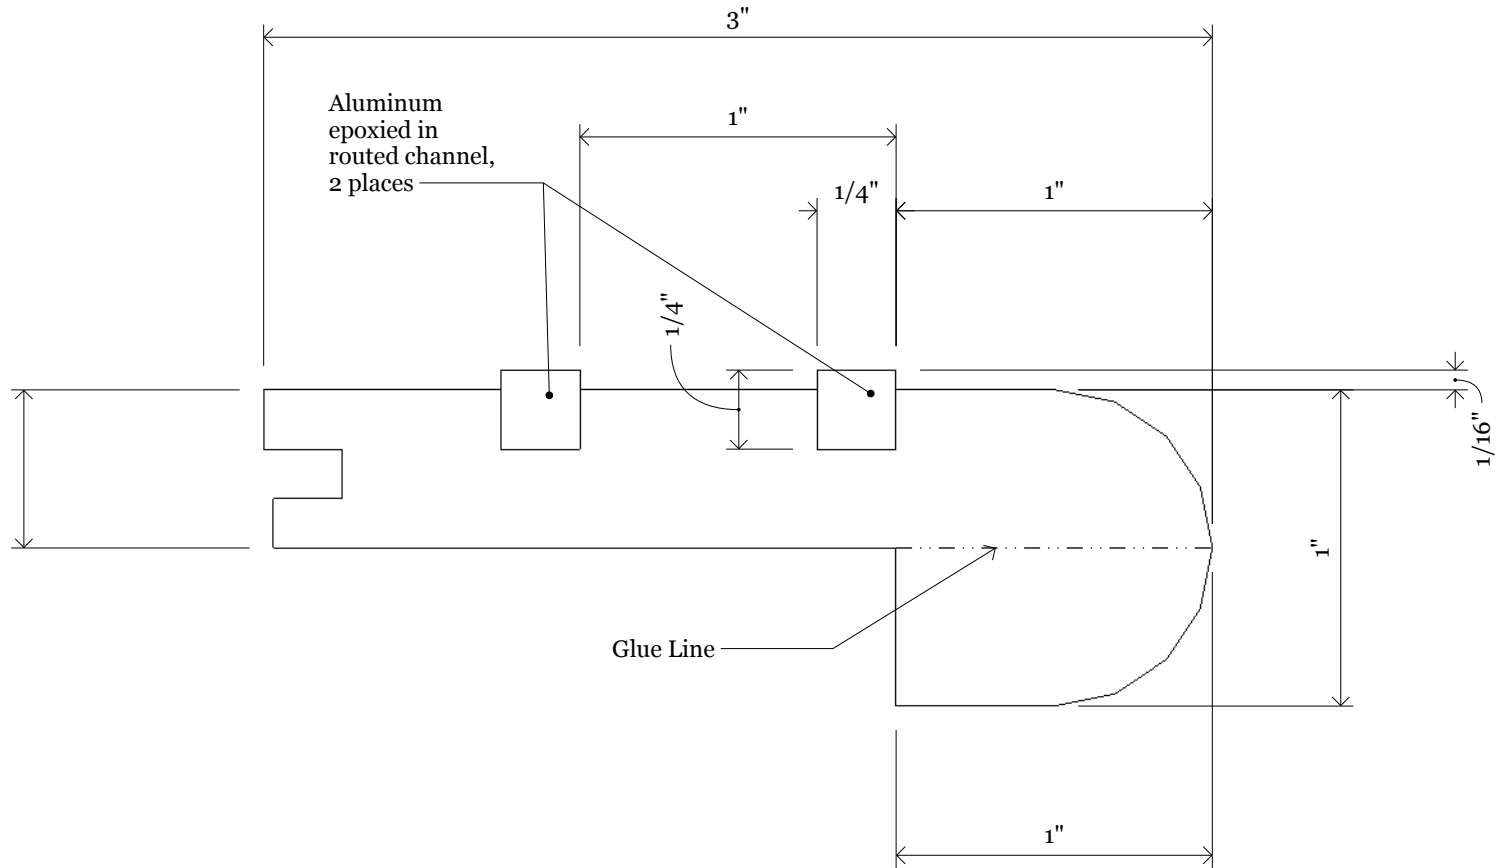

Flooring Thickness
Varies by Flooring Selection

Tread Nosing, Bullnose
Thickness varies by flooring selected
3" wide with 1" nose
Two 1/4" x 1/4" traction strips inset 3/16"

TERRAMAI
RECLAIMED WOODS FROM **AROUND** THE WORLD

Tread Nosing, Bullnose with Traction Strips

REVISIONS

	MM/DD/YY	REMARKS
1	5/18/2022	Initial Release
2	1/27/2023	Variable thickness callout
3	--/--/--	...
4	--/--/--	...
5	--/--/--	...

01

A