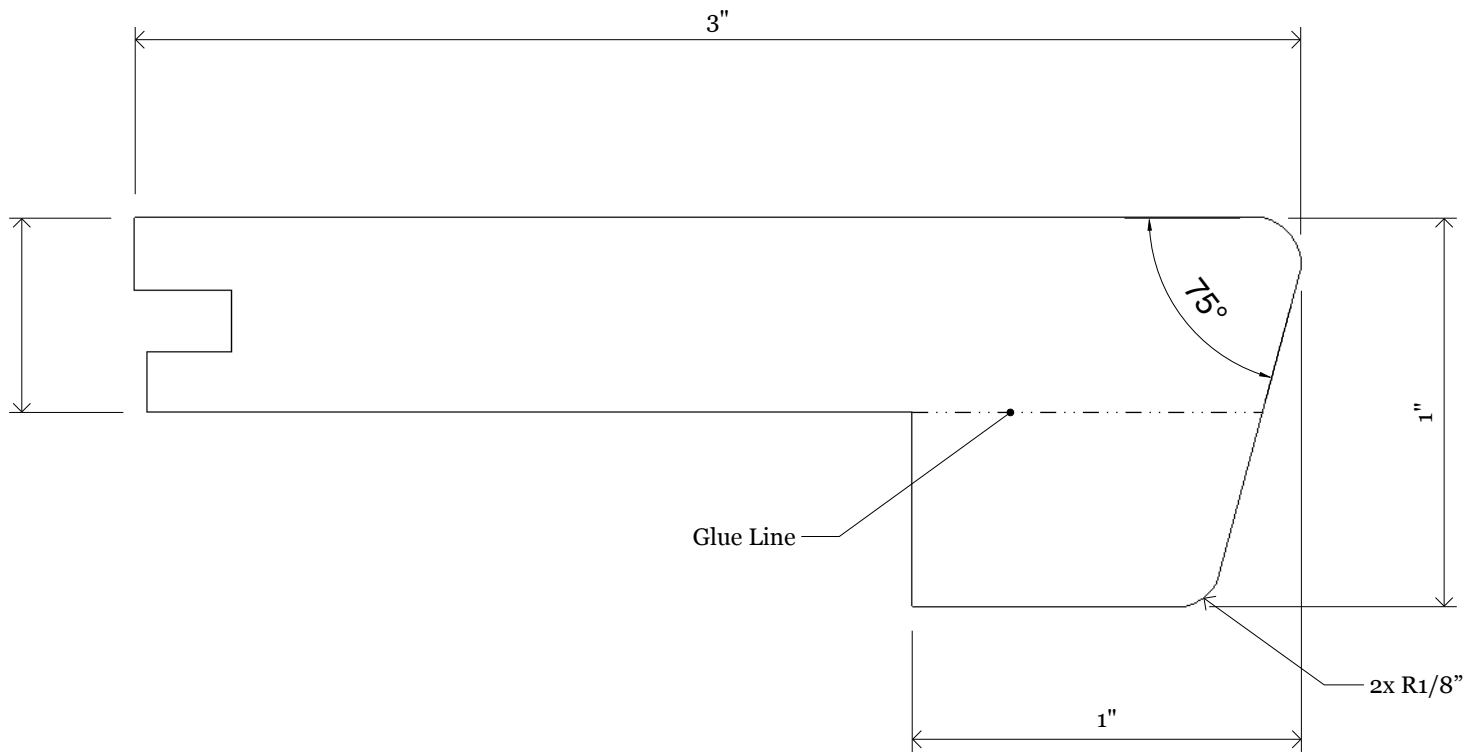

Flooring Thickness
Varies by Flooring Selection

Tread Nosing, Angled & Eased
Thickness varies by flooring selected
3" wide with 1" nose

TERRAMAI
RECLAIMED WOODS FROM **AROUND** THE WORLD

Tread Nosing, Angled & Eased

REVISIONS

	MM/DD/YY	REMARKS
1	5/18/2022	Initial Release
2	1/27/2023	Variable thickness & glue line callout,
3	--/--/--	...
4	--/--/--	...
5	--/--/--	...

01

A