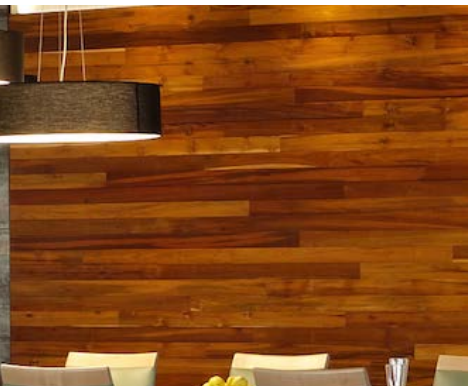

Timeless Design

From across the room, you know it's the one...
Reclaimed Teak, a delight for the senses

Warm tones & singular beauty make Teak the **heart & center**. Teak's **durability** gives it a **permanence** we are all looking for. TerraMai is your Reclaimed Teak source for applications inside and out. Our teak is **rich in story** and available to you in a variety of standard and custom finishes. Beyond flooring, paneling and decking materials, our team is deeply experienced in **fabricating custom products** whether it be benches, stair treads, screens, columns, table tops, and hand rails.