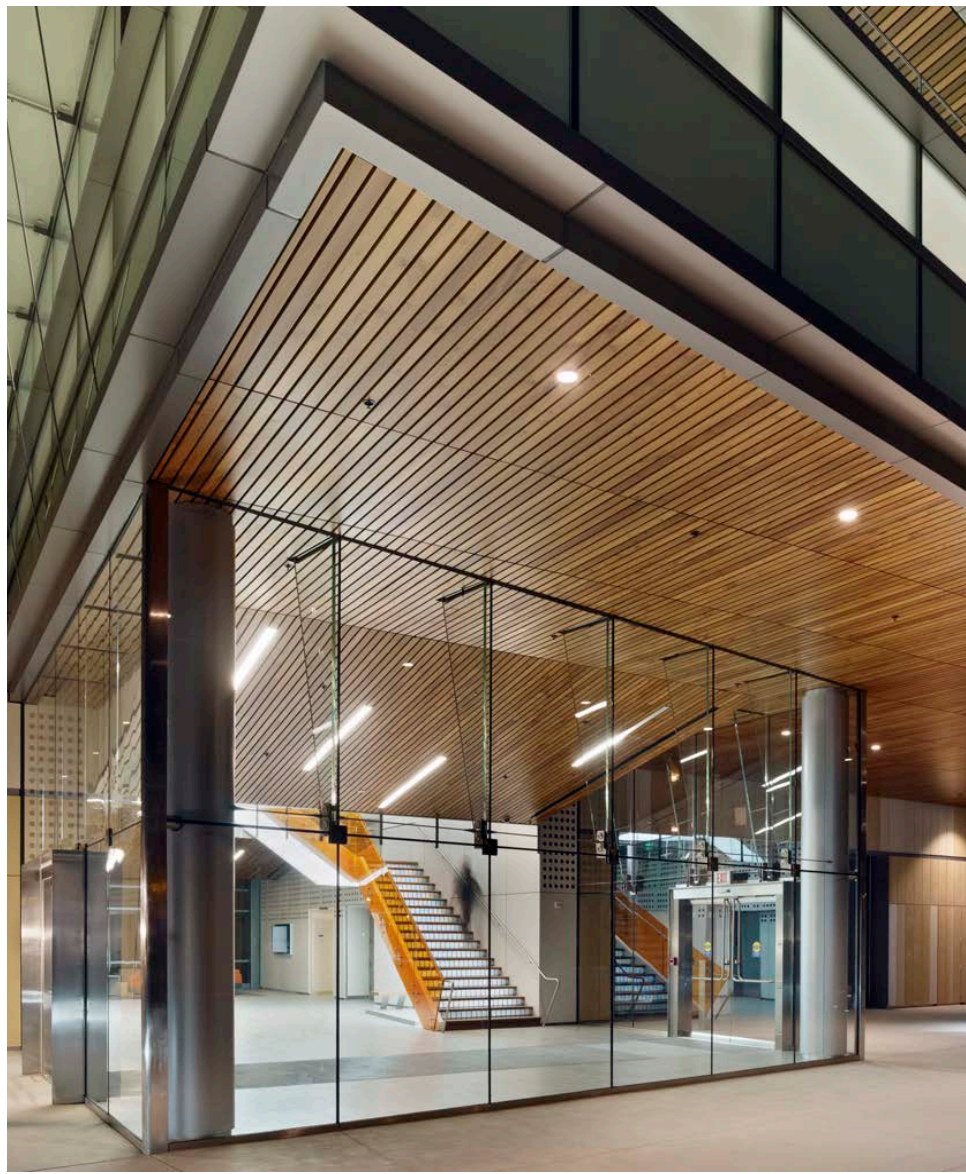

Timeless Design

From across the room, you know it's the one...
Reclaimed Teak, a delight for the senses

Warm tones & singular beauty make Teak the **heart & center**. Teak's **durability** gives it a **permanence** we are all looking for. TerraMai is your Reclaimed Teak source for applications inside and out. Our teak is **rich in story** and available to you in a variety of standard and custom finishes. Beyond flooring, paneling and decking materials, our team is deeply experienced in **fabricating custom products** whether it be benches, stair treads, screens, columns, table tops, and hand rails.