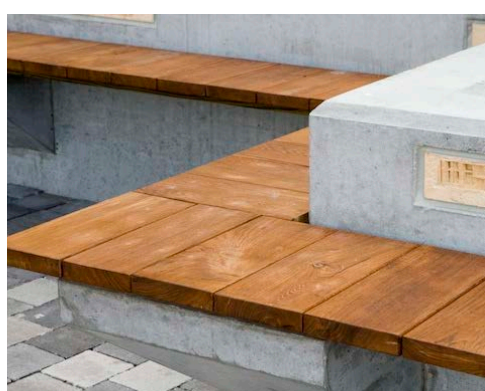

Timeless Design

From across the room, you know it's the one...
Reclaimed Teak, a delight for the senses

Warm tones & singular beauty make Teak the **heart & center**. Teak's **durability** gives it a **permanence** we are all looking for. TerraMai is your Reclaimed Teak source for applications inside and out. Our teak is **rich in story** and available to you in a variety of standard and custom finishes. Beyond flooring, paneling and decking materials, our team is deeply experienced in **fabricating custom products** whether it be benches, stair treads, screens, columns, table tops, and hand rails.