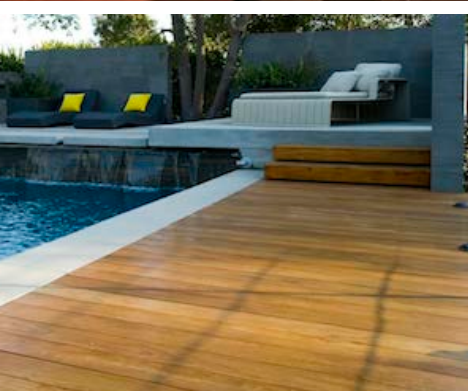

Timeless Design

From across the room, you know it's the one...
Reclaimed Teak, a delight for the senses

Warm tones & singular beauty make Teak the **heart & center**. Teak's **durability** gives it a **permanence** we are all looking for. TerraMai is your Reclaimed Teak source for applications inside and out. Our teak is **rich in story** and available to you in a variety of standard and custom finishes. Beyond flooring, paneling and decking materials, our team is deeply experienced in **fabricating custom products** whether it be benches, stair treads, screens, columns, table tops, and hand rails.