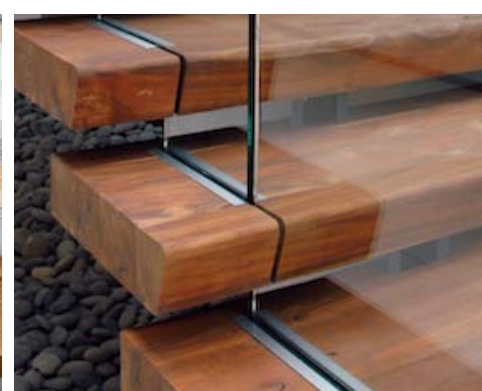

Timeless Design

From across the room, you know it's the one...
Reclaimed Teak, a delight for the senses

Warm tones & singular beauty make Teak the **heart & center**. Teak's **durability** gives it a **permanence** we are all looking for. TerraMai is your Reclaimed Teak source for applications inside and out. Our teak is **rich in story** and available to you in a variety of standard and custom finishes. Beyond flooring, paneling and decking materials, our team is deeply experienced in **fabricating custom products** whether it be benches, stair treads, screens, columns, table tops, and hand rails.