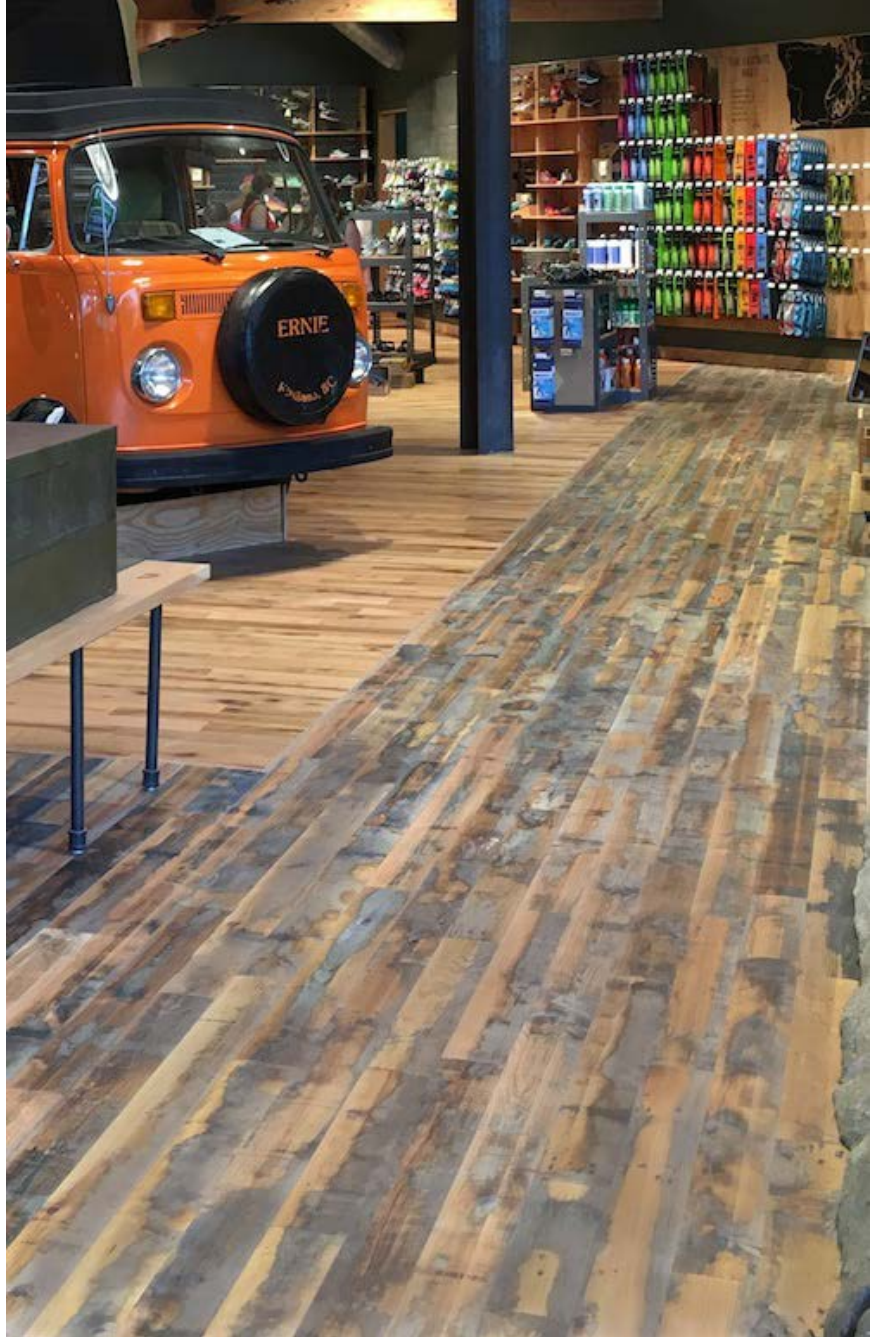

# How'd we get our Dirty Face?

**Seasoned fencing** exposed to wind, rain and snow. **Vintage barns** and **naturally distressed buildings** that have stood the test of time. **Riding the rails** as shipping dunnage protecting goods. Dirty Face has been working, working, working and has earned a change of venue where its weathered and character-rich face is appreciated for all it has done.

As-is Weathered

Skip Planed & Clear Oil

Skip Planed & Black Oil

Dirty Face – Skip Planed with Clear Oil

**3" & 4-1/2" Widths • Flooring & Paneling**  
**Large Quantities • Well-Priced • Quick Lead Times**